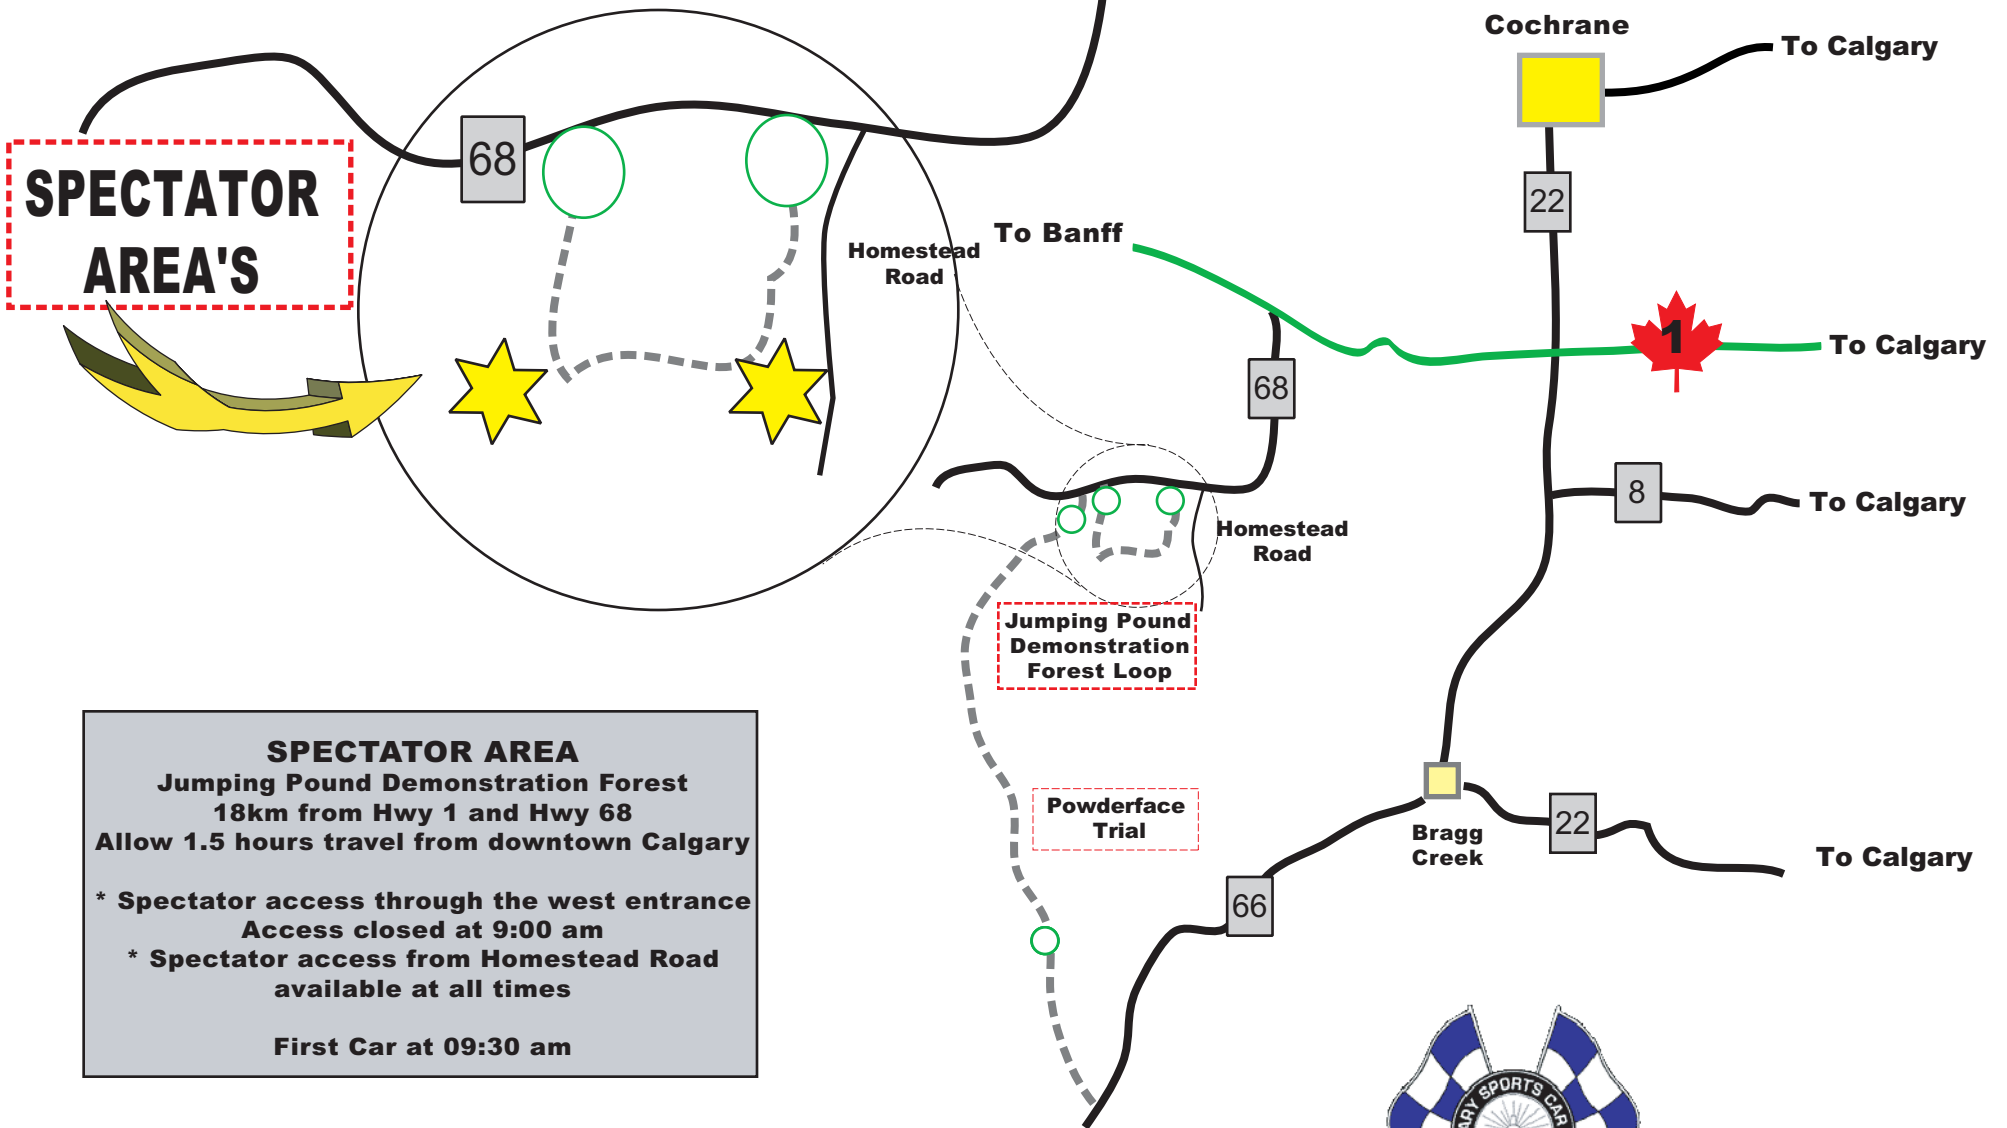

Kananaskis Rally

6 November 2011 9:00am to 12:00pm

**SPECTATOR
AREA'S**

SPECTATOR AREA
Jumping Pound Demonstration Forest
18km from Hwy 1 and Hwy 68
Allow 1.5 hours travel from downtown Calgary

- * Spectator access through the west entrance
Access closed at 9:00 am
- * Spectator access from Homestead Road
available at all times

First Car at 09:30 am

www.csccl.ab.ca